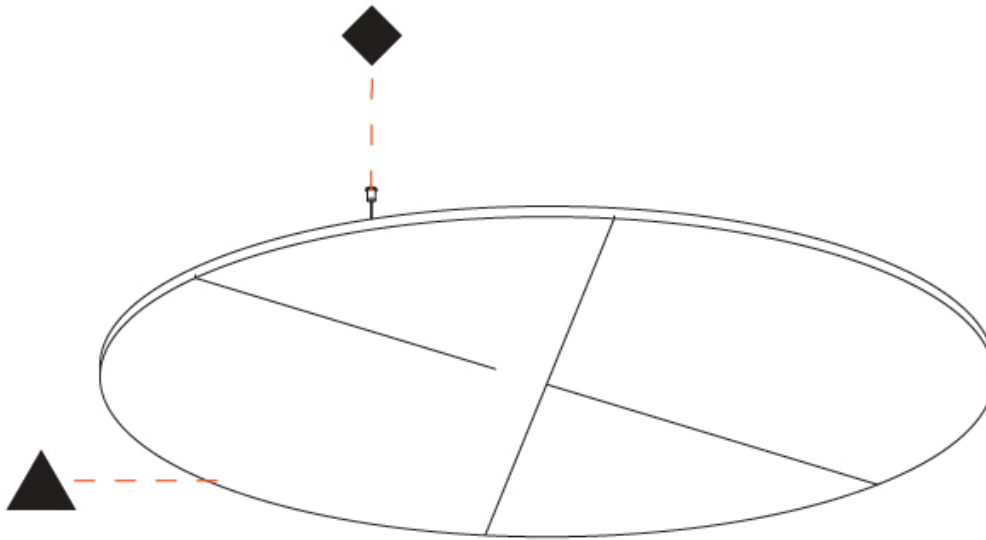

GLORIOUS ACOUSTIC LIGHT PANEL SUSPENSION

A300717-

PROJECT

TYPE

SPECIFIER

QUANTITY

DATE

GLORIOUS ACOUSTIC LIGHT PANEL