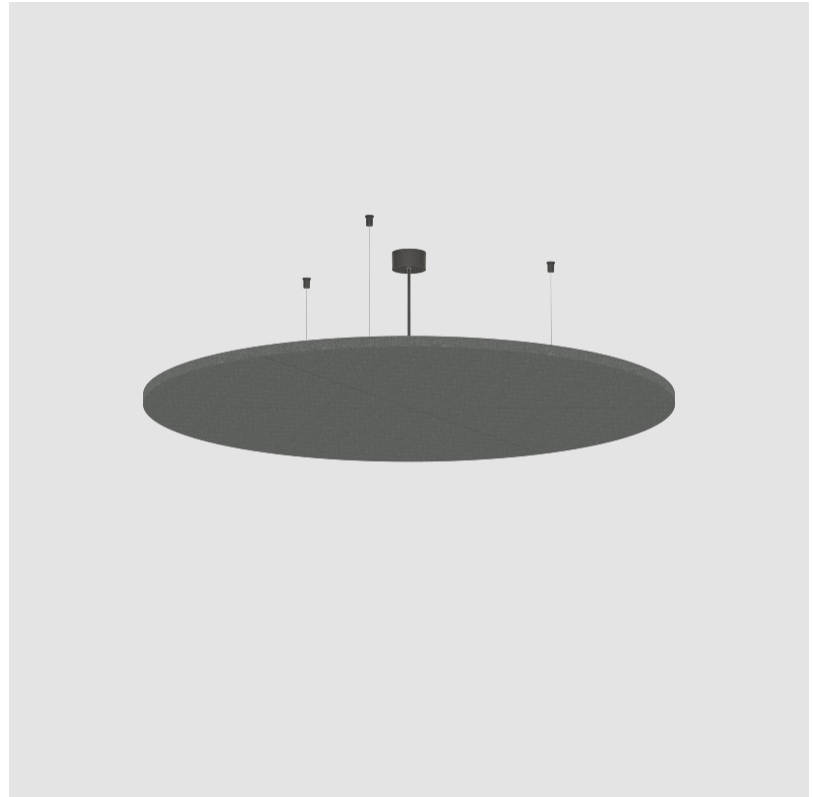

GENERAL

Series: Glorious Acoustic Light Panel
Brand: Prolicht
Division: Architectural
Mounting Type: Suspension
Mounting Location: Ceiling
Subcategory: Acoustic

PHYSICAL

Shape: Round
Diameter (mm): 1246
Diameter (in): 49 1/16
Height (mm): 54
Height (in): 2 1/8
Light Distribution: Indirect
Fixture Finish: SSR / BKV / CWI / CRY / HAB / UFT / ITA / RUA / FTG / MYG / LOD / PUS / FRO / FUP / KIA / POP / BLS / SPG / MEY / GOH / GUM / CHC / COM / ABZ / JAG / OBR / MOS / ROR

Accent Finish: ANC / ASH / BNA / BTC / BZE / CEL / EGG / EVG / FOG / FOS / FST / FUA / IRI / IRO / KHA / LIC / LIM / MER / MSN / MUS / ONX / PEA / PLU / POL / PPY / RAY / ROY / RST / STE / SWD / TAN / TAU

Fixture Material: Aluminum
Cable Details: 2 000mm / 78 3/4" or 6 000mm / 236 1/4" Transparent Cable

ELECTRICAL

Lamp Type: LED (Zhaga Standard)
Input Wattage (W): 23.8
Total Output Wattage (W): 21.8
Dimming: Non-Dimmable
Driver Included: Yes
Driver Location: Integrated
Driver Type: Constant Current - Universal
Driver Class: Class 2
Input Voltage (V): 120 - 277

LED

Max. Delivered Lumen (lm): 1753 / 1771 / 1824 / 1877
Nominal Lumen (lm): 2138 / 2160 / 2225 / 2290
CRI: >90 CRI
Lamp Life (hrs): 50000

OPTICAL

RATINGS AND CERTIFICATIONS

Certified By: CSA Certified to UL and CSA Standards
IP rating: IP20

PROJECT
TYPE
SPECIFIER
QUANTITY
DATE

Ø1246mm 49 1/16"