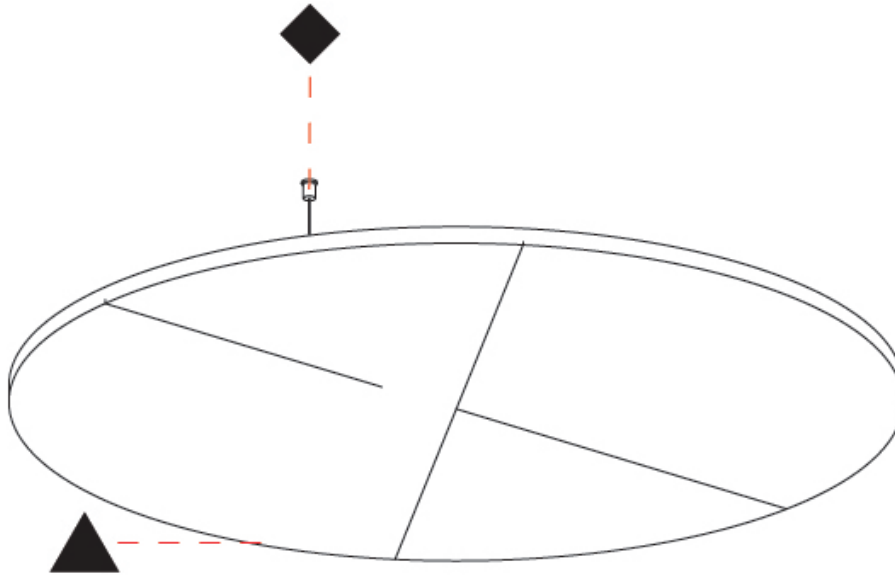

GLORIOUS ACOUSTIC LIGHT PANEL SUSPENSION

A300715-

PROJECT

TYPE

SPECIFIER

QUANTITY

DATE