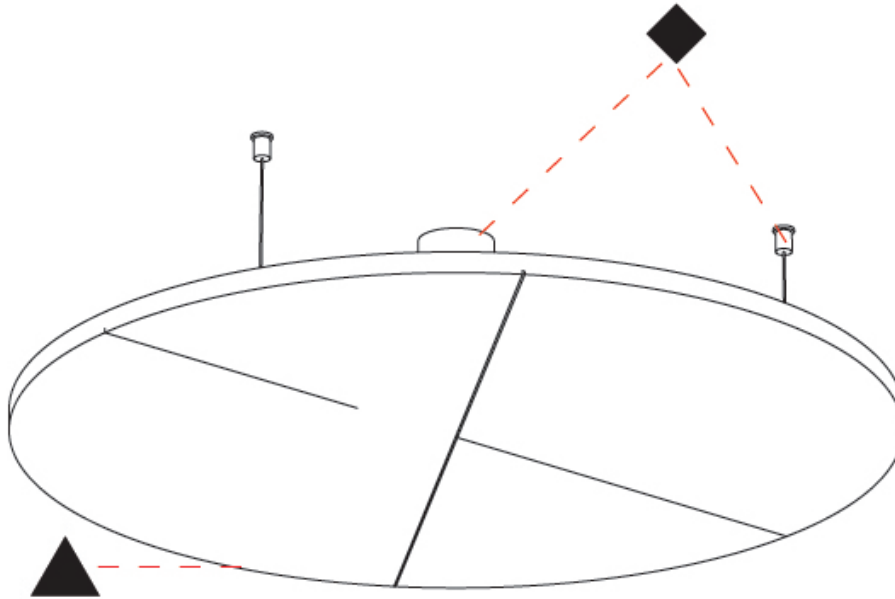

GLORIOUS ACOUSTIC LIGHT PANEL SUSPENSION

A300714-

PROJECT	_____
TYPE	_____
SPECIFIER	_____
QUANTITY	_____
DATE	_____